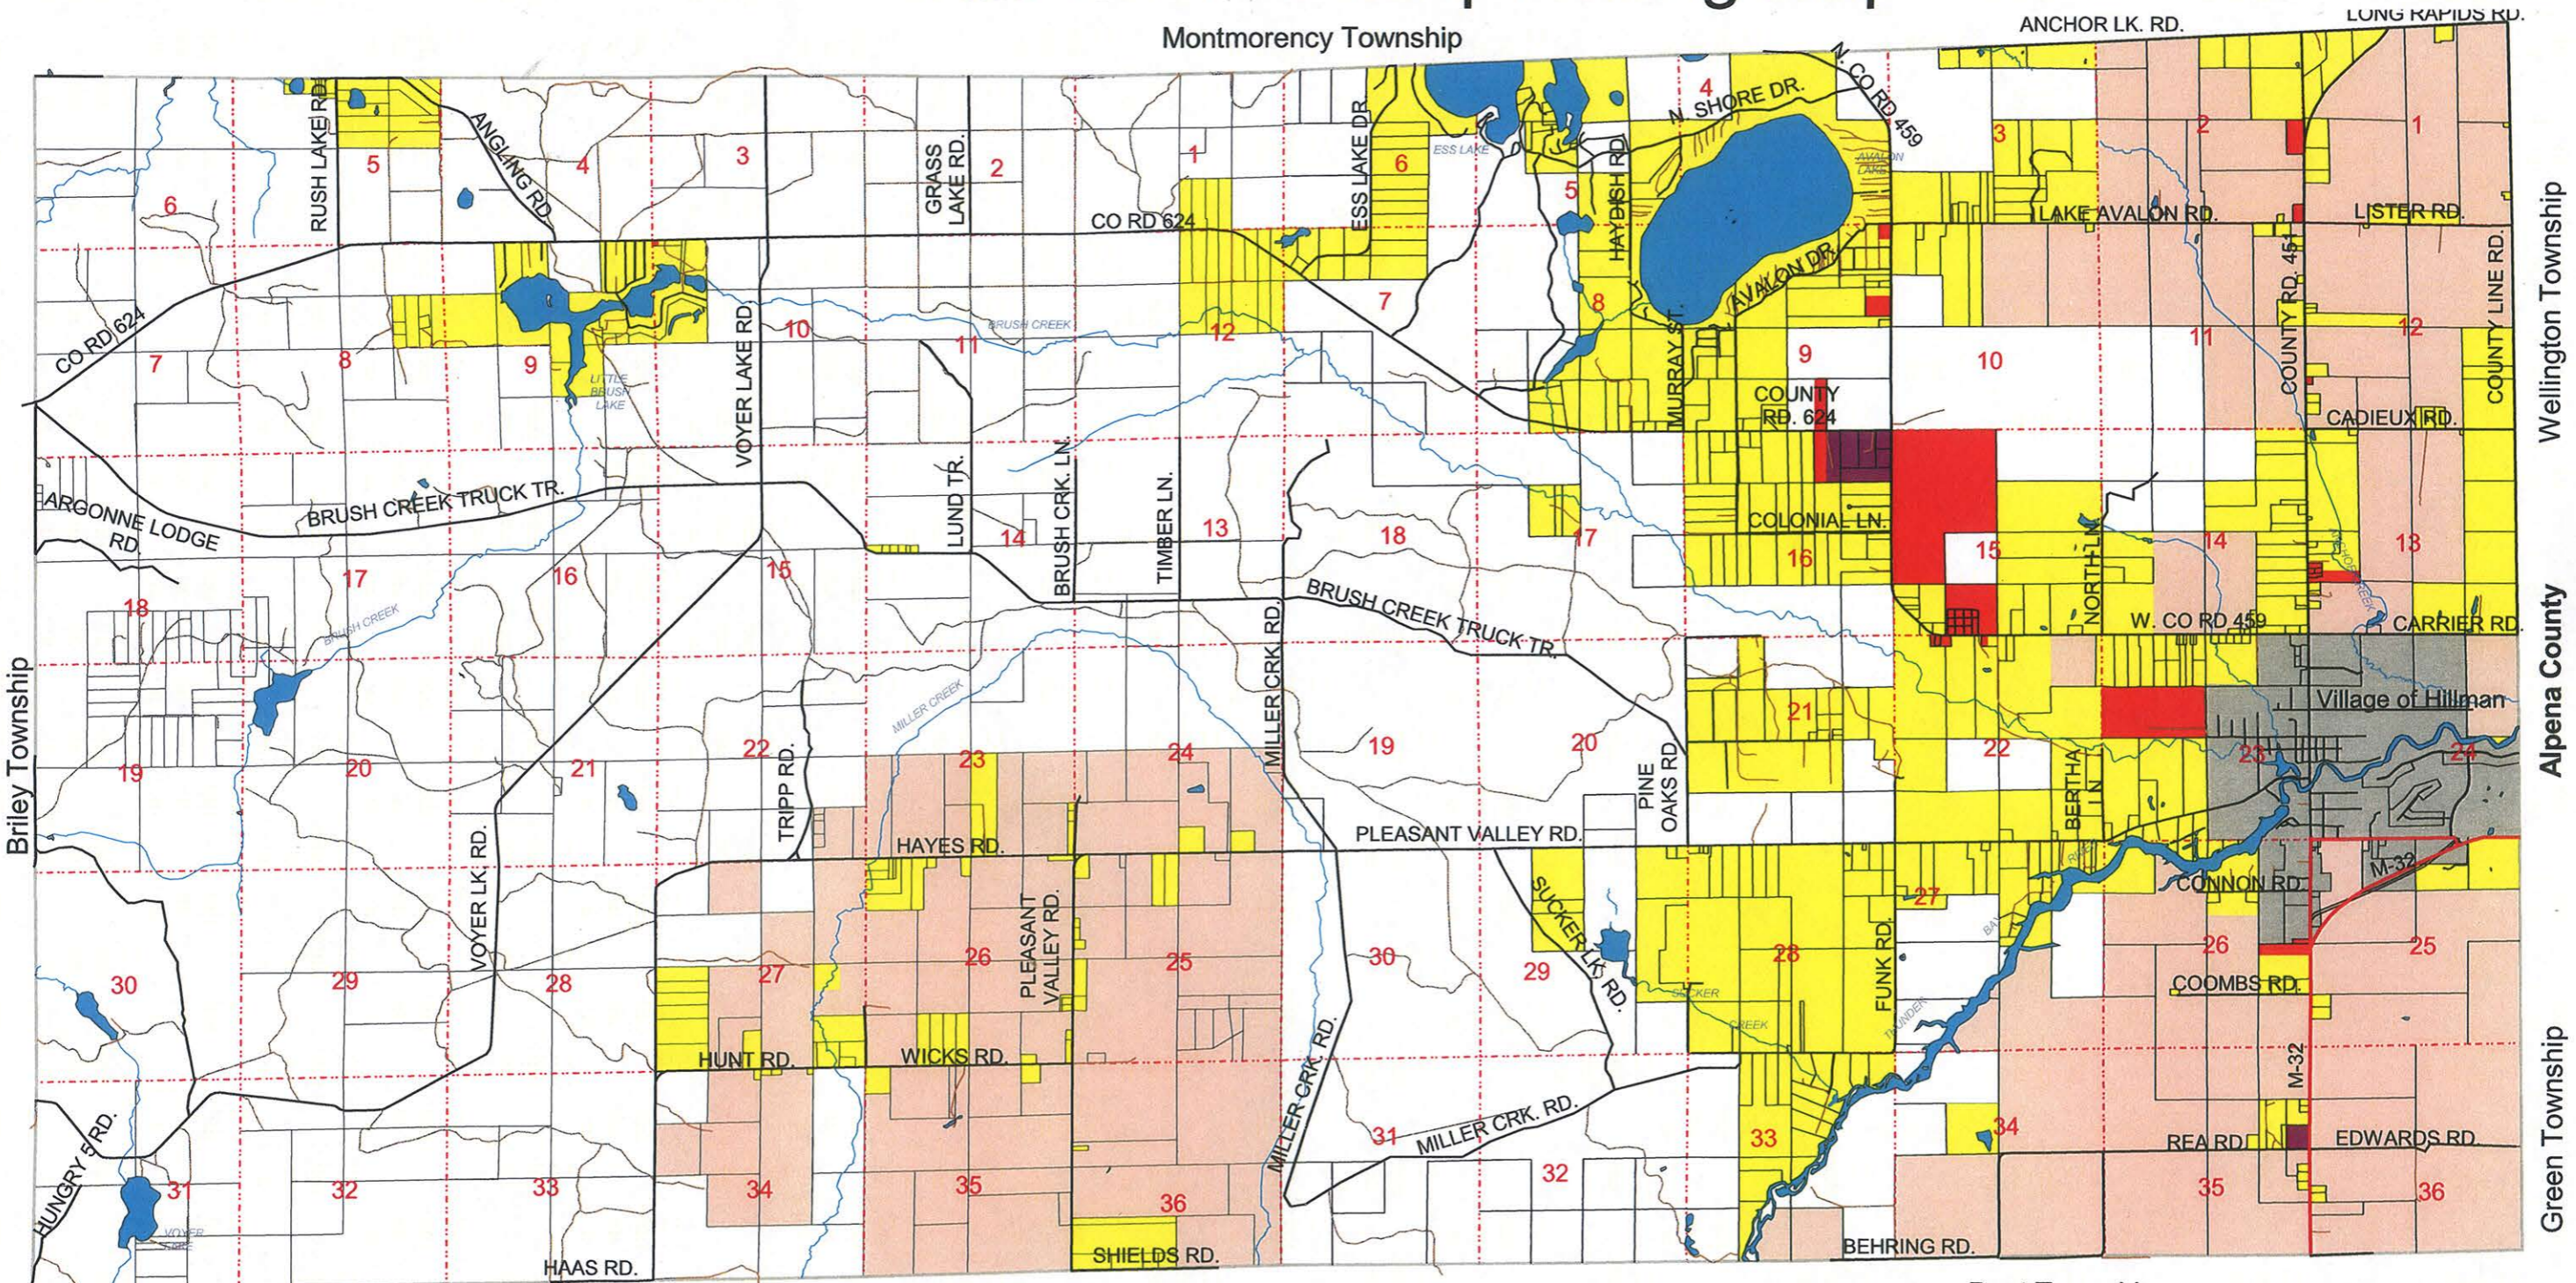

Hillman Township Zoning Map

Montmorency Township

ANCHOR LK. RD.

LONG RAPIDS RD.

Wellington Township

Alpena County

Green Township

Briley Township

Rust Township

- State Highway
- County Roads
- Residential Roads
- Rural Roads
- Parcels
- Township Boundary
- Section Lines
- Lakes & Rivers
- Village of Hillman

- Zoning Districts**
- FR: Forest/Recreation
 - AG: Agricultural
 - R-1: Residential
 - C-1: General Commercial
 - I-1: Industrial

Base Map Source: Michigan Department of Natural Resources MIRIS Files
Parcel Ownership Layer Provided by the Montmorency Soil & Water Conservation District

Sharon Vanderveer
Zoning Administrator

Attested By Pamela Achatz
Township Clerk

WADE-TRIM
3857 SOUTH STRAITS HWY
INDIAN RIVER, MI 49749
800.680.0009 / 231.238.6900
PRINT DATE: 04/11/03